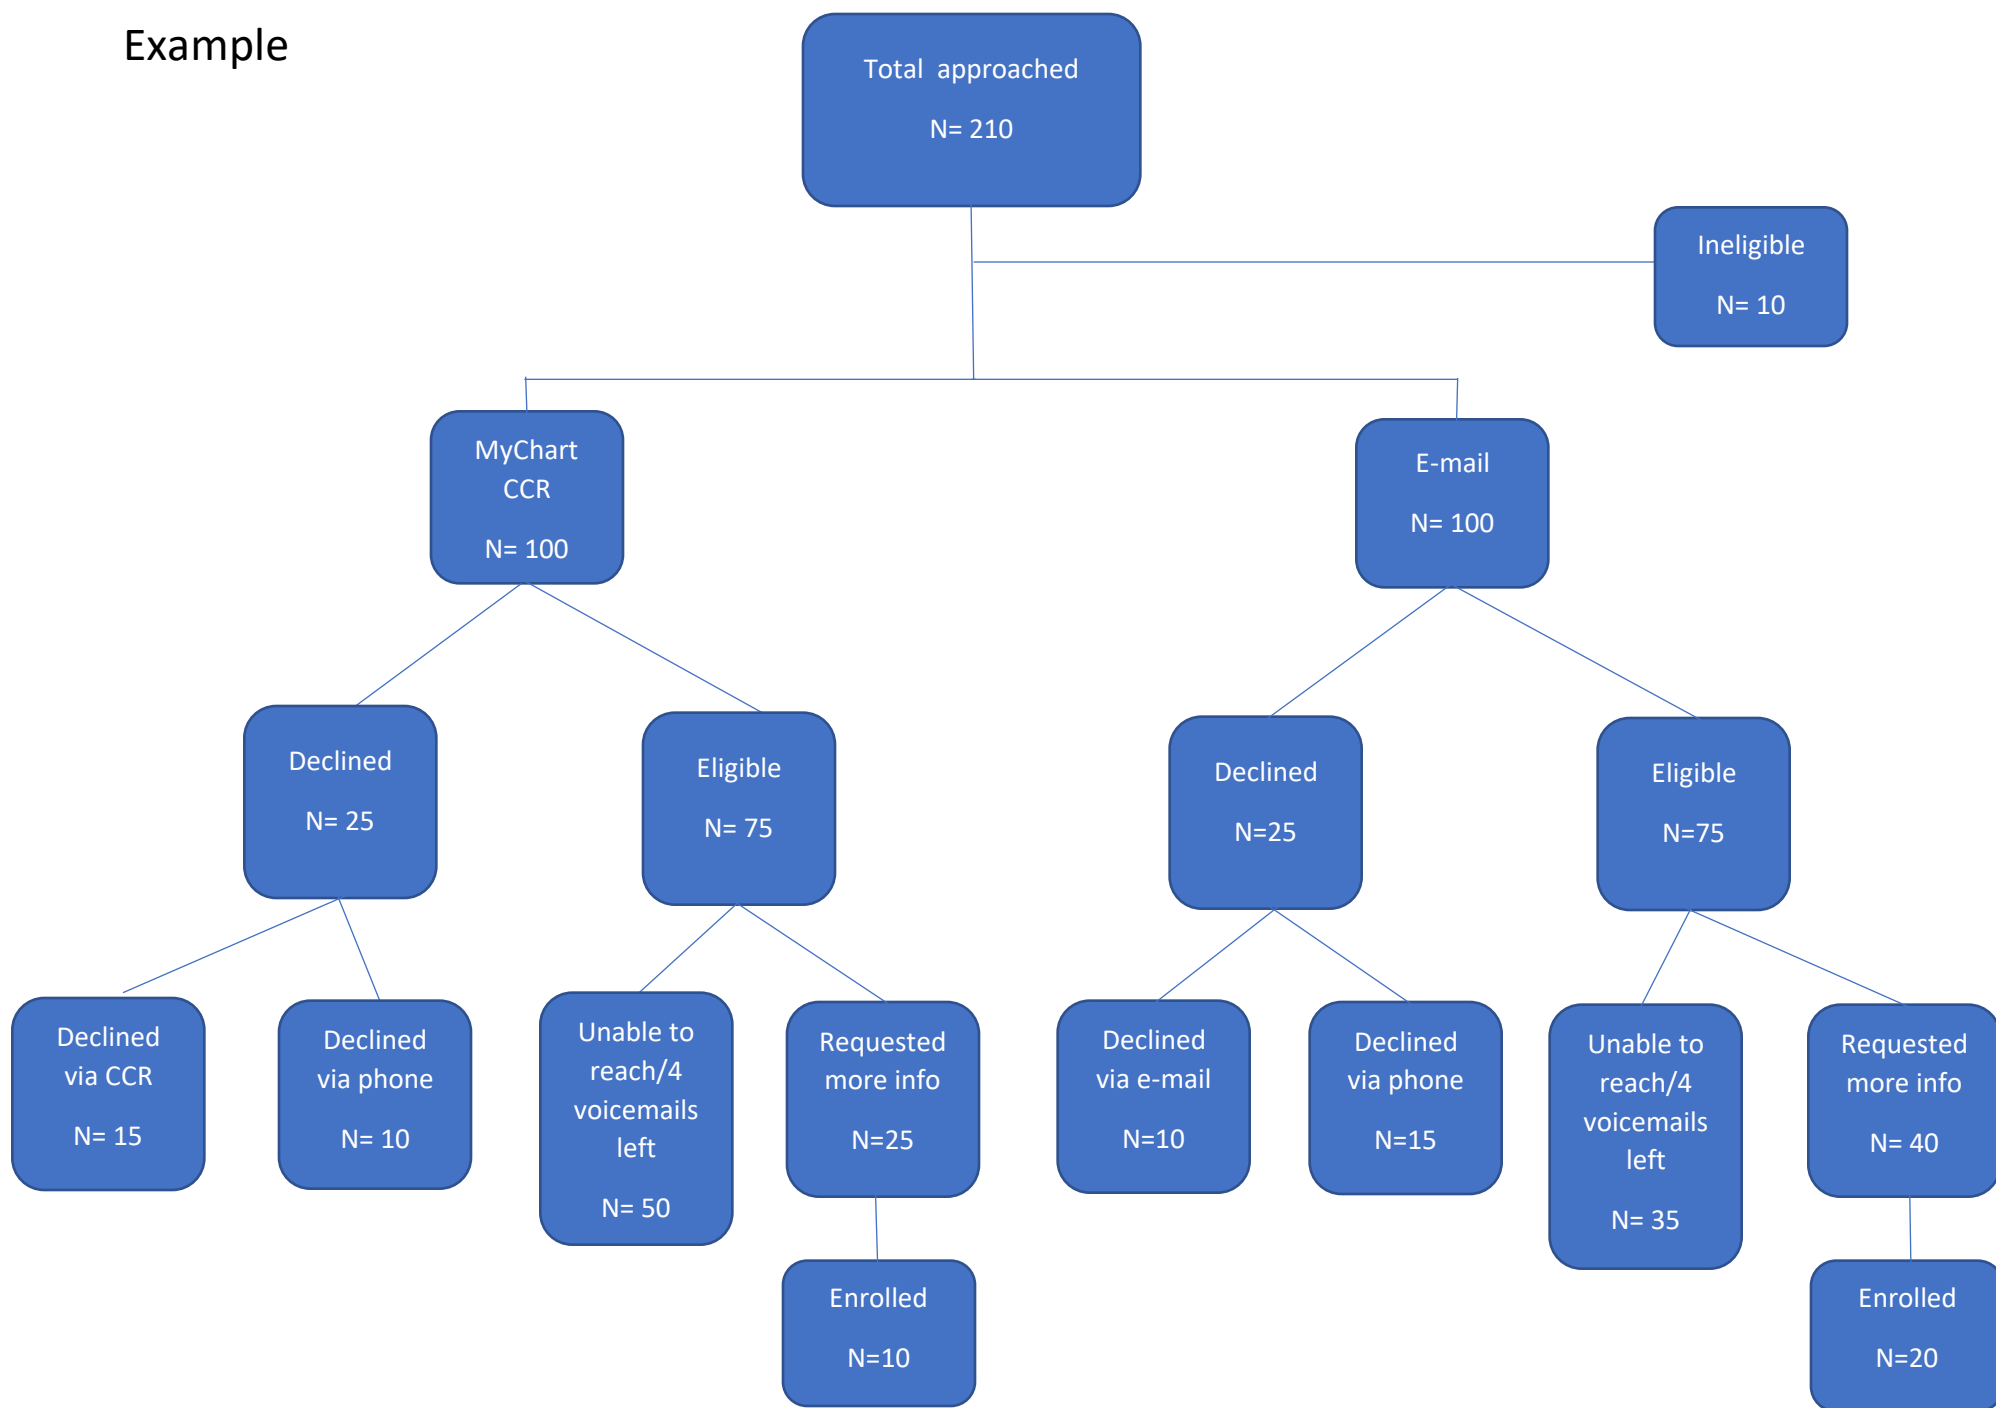

INSIGHT Recruitment CONSORT Diagram

Template

INSIGHT Recruitment CONSORT Diagram

Example

INSIGHT Recruitment CONSORT Diagram

The INSIGHT Recruitment CONSORT Diagram is a template to update the research team, Co-Investigator(s), Principal Investigator(s) (PI) and other stakeholders on recruitment strategies, methods of contact and results. The consort diagram can assist research teams in determining which recruitment strategies are the most effective.