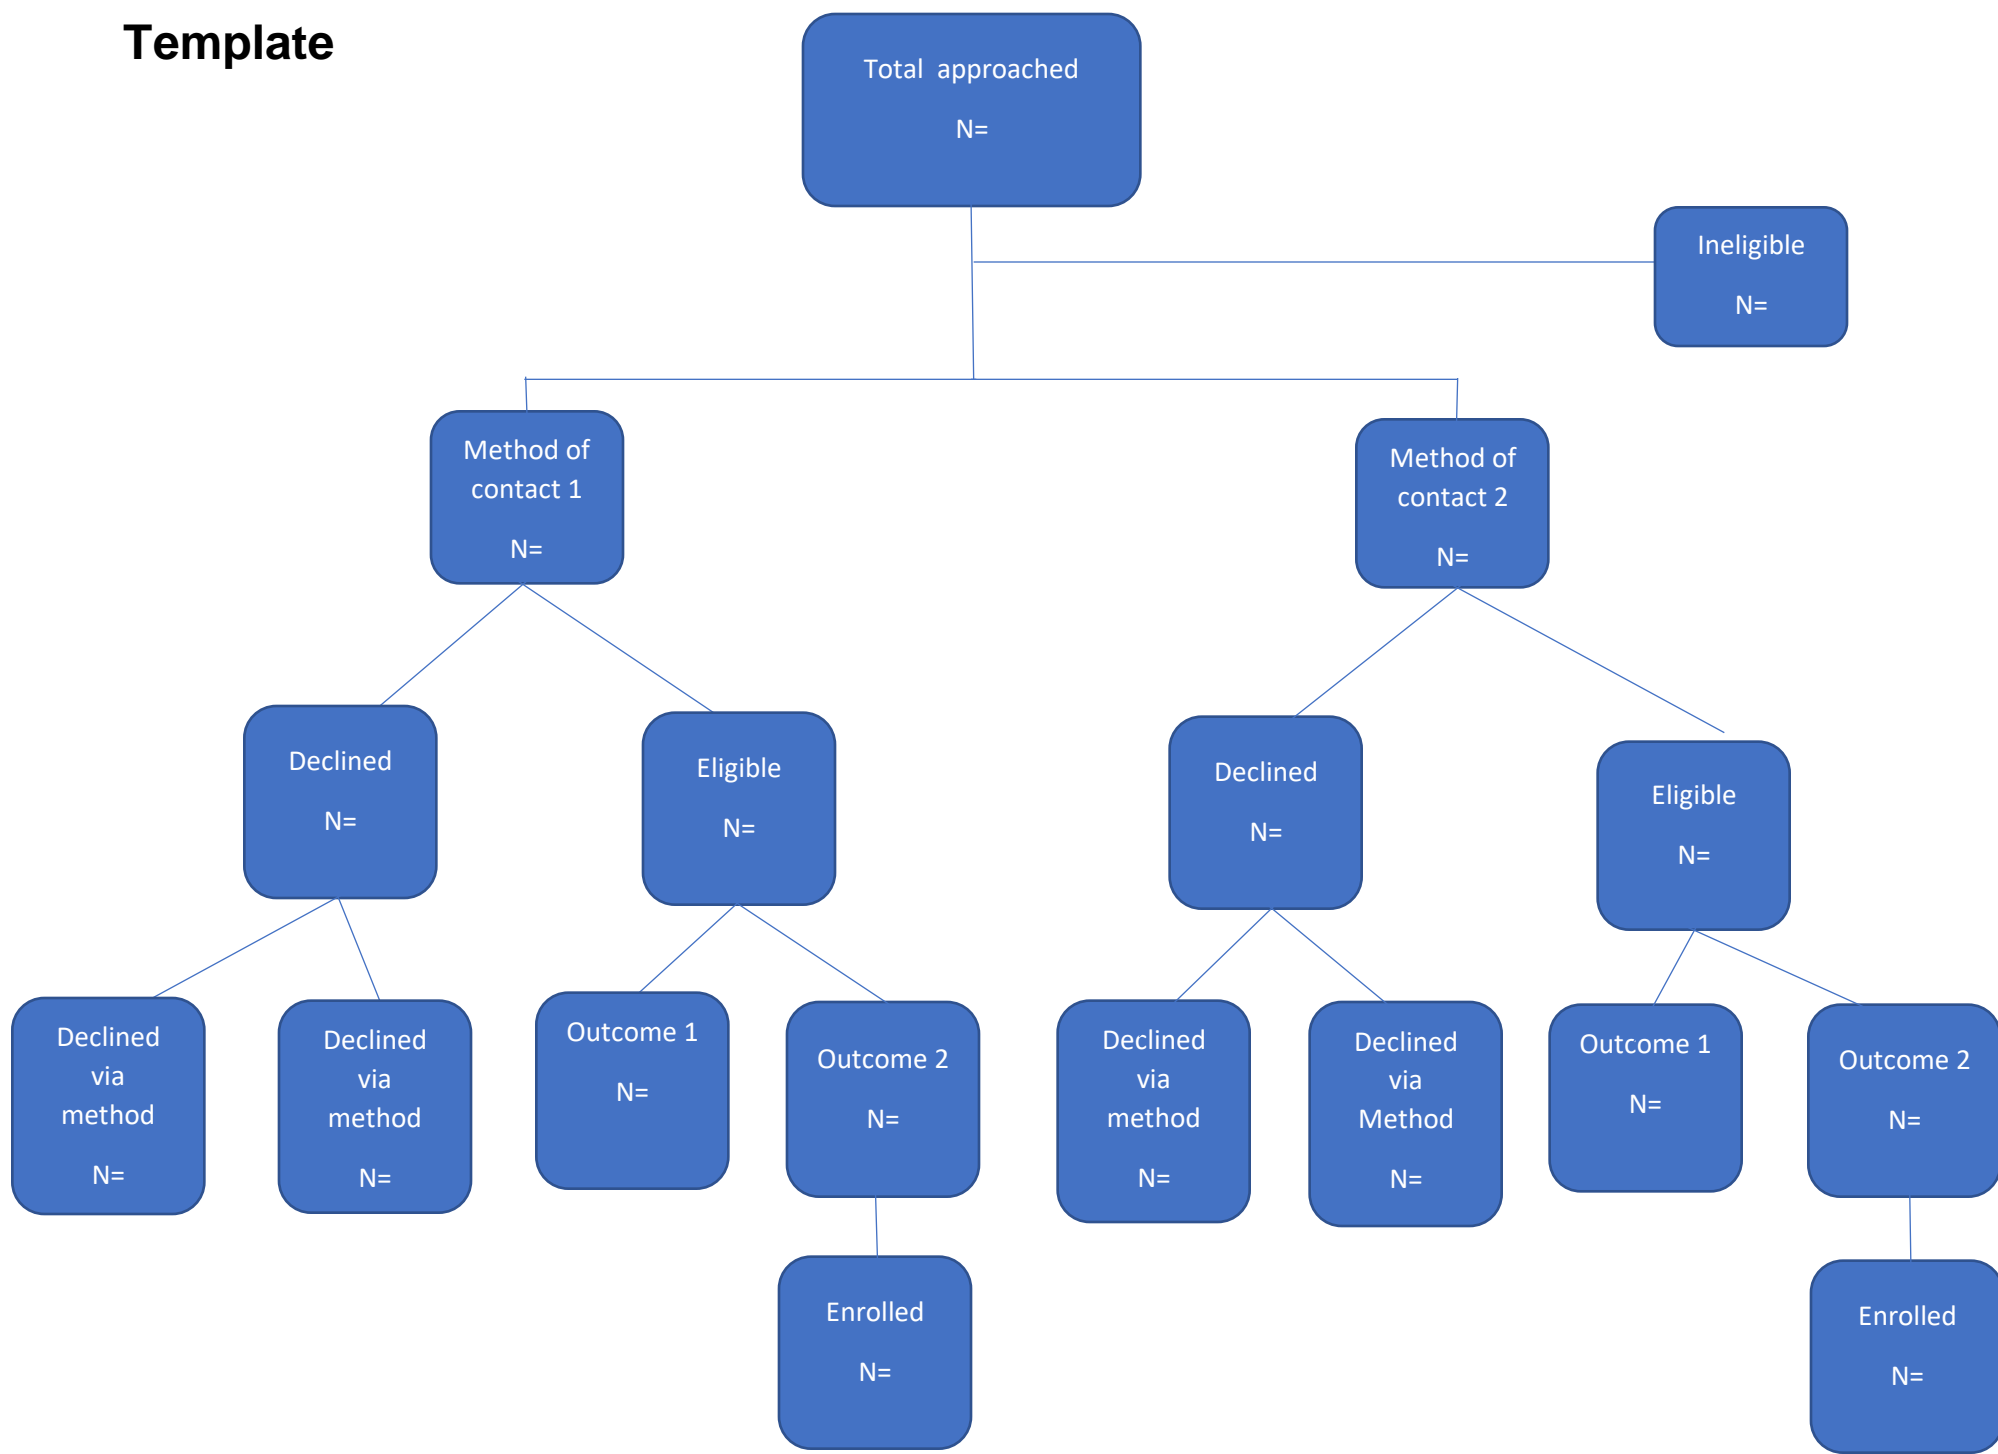

INSIGHT Recruitment CONSORT Diagram

Template

INSIGHT Recruitment CONSORT Diagram

Example

INSIGHT Recruitment CONSORT Diagram

The INSIGHT Recruitment CONSORT Diagram is a template to update the research team, Co-Investigator(s), Principal Investigator(s) (PI) and other stakeholders on recruitment strategies, methods of contact and results. The consort diagram can assist research teams in determining which recruitment strategies are the most effective.